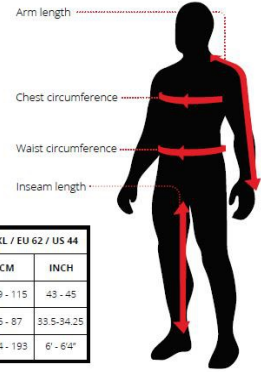

ADULT GEAR

JERSEYS / JACKETS

SIZE	XS		S		M		L		XL		2XL		3XL	
UNIT	CM	INCH	CM	INCH	CM	INCH	CM	INCH	CM	INCH	CM	INCH	CM	INCH
ARM	74-76	30-30.5	76-78	30.5-31	78-80	31-31.5	80-82	31.5-32	82-84	32-33	84-86	33-34	86-88	34-35
CHEST	91-96	36-38	96-102	38-40	102-106	40-42	106-112	42-44	112-116	44-46	116-122	46-48	122-127	48-50
HEIGHT	162-168	5'4"-5'6"	168-172	5'6"-5'8"	172-178	5'8"-5'10"	178-182	5'10"-6'	180-185	5'11"-6'1"	182-188	6'-6'2"	183-188	6'-6'2"

PANTS / SHORTS

SIZE	XS / EU46 / US28		S / EU 48 / US30		M / EU 50 / US 32		L / EU 52 / US34		XL / EU 54 / US 36		XXL / EU 56 / US 38		3XL / EU 58 / US 40		4XL / EU 60 / US 42		5XL / EU 62 / US 44	
UNIT	CM	INCH	CM	INCH	CM	INCH	CM	INCH	CM	INCH	CM	INCH	CM	INCH	CM	INCH	CM	INCH
WAIST	68-73	27-29	73-78	29-31	78-83	31-33	83-88	33-35	88-93	35-37	93-99	37-39	99-104	39-41	104-109	41-43	109-115	43-45
INSEAM	76-78	30-30.75	78-79	30.75-31	79-81	31-32	81-83	32-32.75	83-85	32.75-33.5	83-86	32.75-33.75	84-86	33-33.75	85-87	33.5-34.25	86-87	33.5-34.25
HEIGHT	162-168	5'4"-5'6"	168-172	5'6"-5'8"	172-178	5'8"-5'10"	178-182	5'10"-6'	180-185	5'11"-6'1"	182-188	6'-6'2"	183-188	6'-6'2"	183-190	6'-6'3"	184-193	6'-6'4"