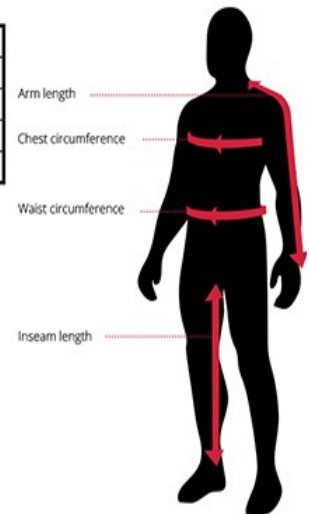

JUNIOR SIZE 3.5 PANTS

SIZE	S / US22 / EU120 / 130cm		M / US24 / EU130 / 140cm		L / US26 / EU140 / 150cm		XL / US28 / EU150 / 160cm	
UNIT	CM	INCH	CM	INCH	CM	INCH	CM	INCH
WAIST	53-58	21-23"	58-63	23-25"	63-68	25-27"	68-73	27-29"
INSEAM	78	31	81	32	81	32	81	32